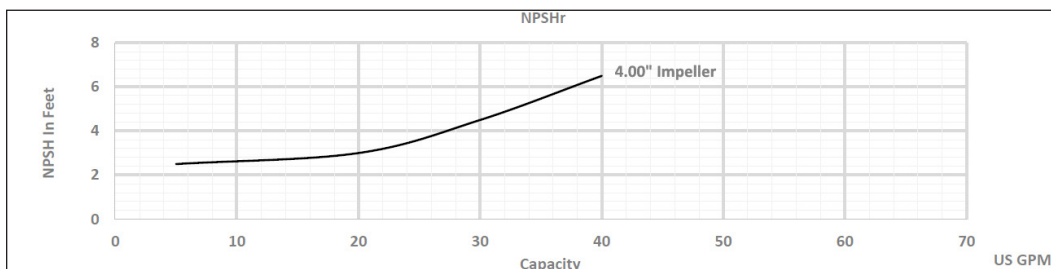

The Right Connection®

ExD-Series Centrifugal Pump Capacity Curve

Model: ExD 100 [3500RPM, Inlet-1.0" Outlet-1.0"]

Dixon Sanitary

N25 W23040 Paul Road • Pewaukee, WI 53072
 ph: 800.789.1718 • 262.513.6900 • fx: 800.789.4046 • 262.513.4904
dixonvalve.com