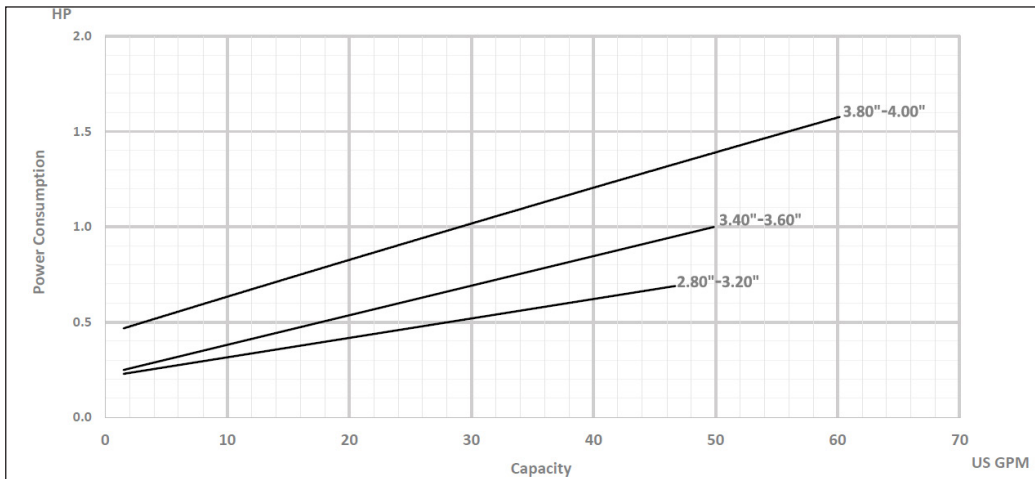

The Right Connection®

ExD-Series Centrifugal Pump Capacity Curve

Model: ExD 100 [3500RPM, Inlet-1.0" Outlet-1.0"]

Dixon Sanitary

N25 W23040 Paul Road • Pewaukee, WI 53072
 ph: 800.789.1718 • 262.513.6900 • fx: 800.789.4046 • 262.513.4904
dixonvalve.com