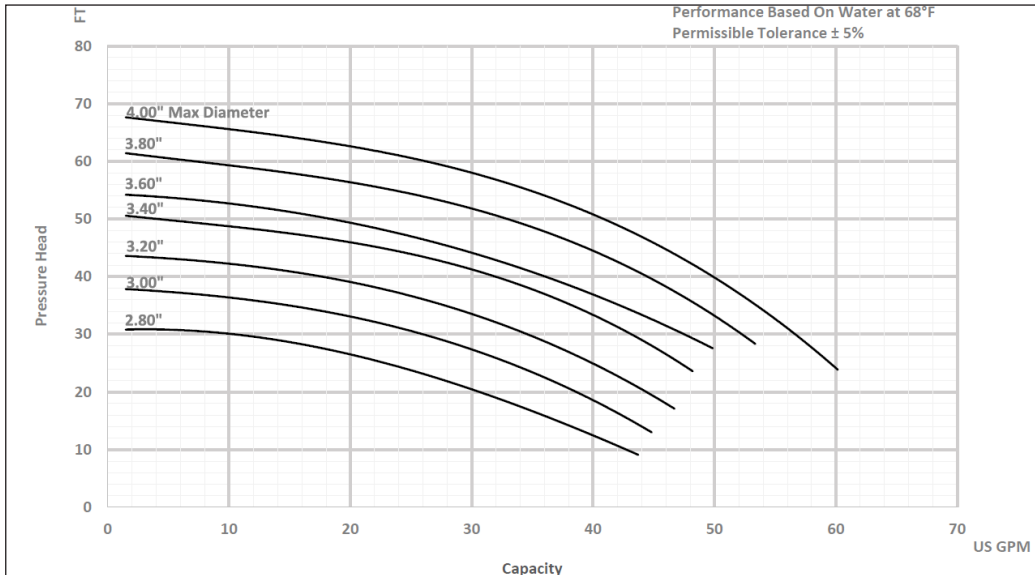

The Right Connection®

ExD-Series Centrifugal Pump Capacity Curve

Model: ExD 100 [3500RPM, Inlet-1.0" Outlet-1.0"]

Dixon Sanitary

N25 W23040 Paul Road • Pewaukee, WI 53072
 ph: 800.789.1718 • 262.513.6900 • fx: 800.789.4046 • 262.513.4904
dixonvalve.com